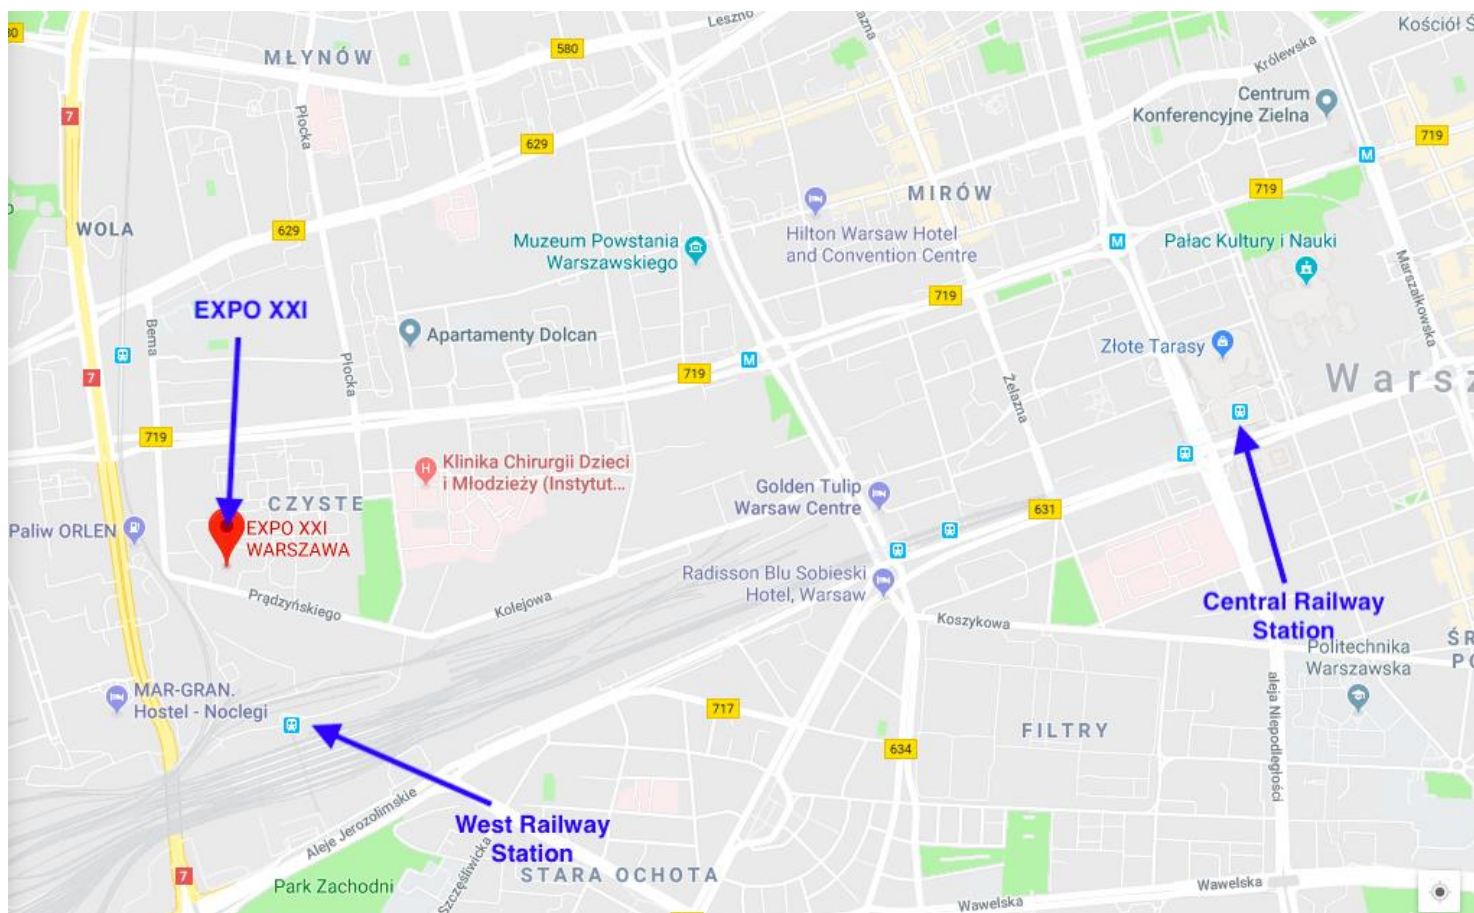

EXPO XXI Warszawa is located in **Warsaw** at **12/14 Prądzińskiego** street.

EXPO XXI Warszawa is one of the biggest conference and exhibition centres in Warsaw.

You may reach it by: